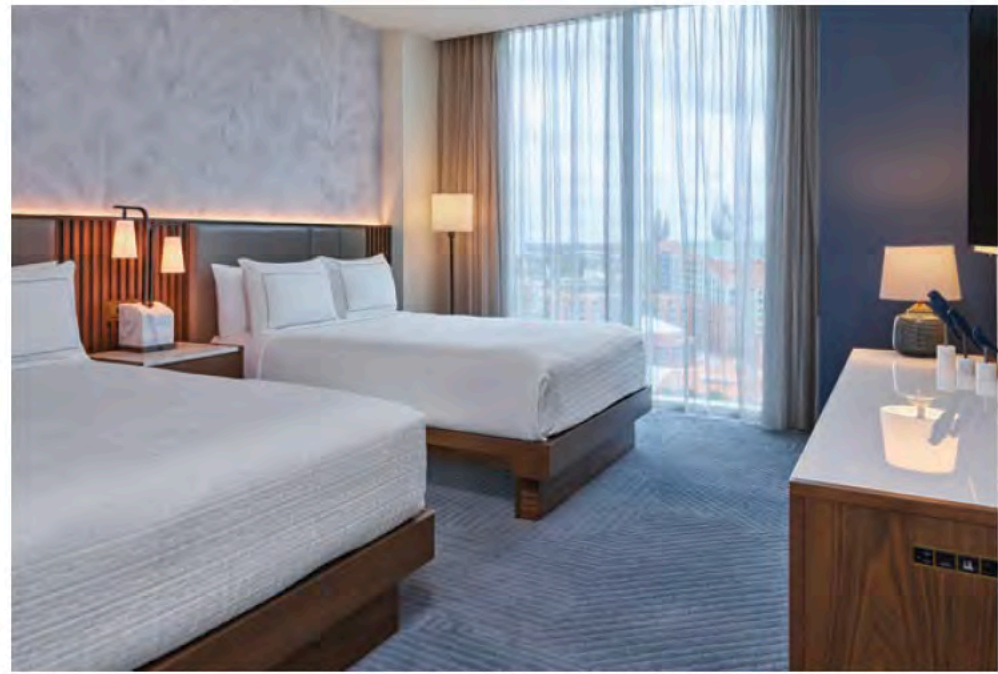

Resort Amenities

- 2,619 luxurious guest rooms
- 22 restaurants and lounges
- The Balinese-inspired Mandara Spa
- 3 fitness centers and daily fitness classes
- 6 sparkling pools, 4 whirlpools and a waterslide
- White sand beach
- Poolside entertainment and daily recreational activities
- Beachside playground
- Jogging trails
- Swan paddle boats
- Arcade / Game room
- Camp Dolphin Kids Club
- Disney's Fantasia Gardens Miniature Golf courses

In-Room Amenities

- All guest rooms are smoke-free
- Westin Heavenly® Beds
- Westin Heavenly® Baths
- Flat Panel TV featuring 30 channels of HD content plus access to streaming apps
- WiFi / high-speed Internet
- In-room refreshment center
- In-room safe
- In-room iron/ironing board, hair dryer, make up mirror
- Complimentary in-room Starbucks® coffee and teas
- Cordless telephone
- In-room recycling program
- Balcony / Family / Disability accessible rooms available

Additional Services

- Concierge
- 3 Disney Planning Centers
- Airline boarding pass kiosks
- ATM machines
- Currency exchange
- 3 full-service business centers
- Guest laundry
- 2 Disney® gift shops
- Unique shopping options
- In-room mobile dining
- Baggage storage
- Express check out
- Valet parking