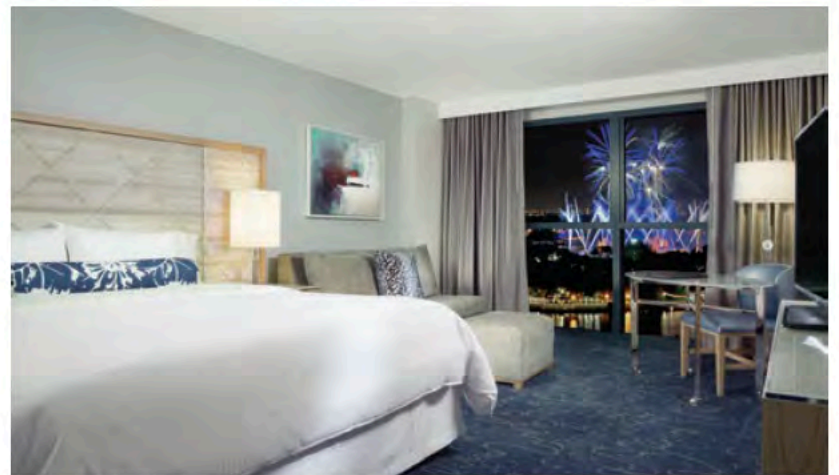

Contact Us

Reservations: 888.828.8850 | Phone: 407.934.4000 | Email: info@swandolphin.com
SWAN: Sabre: W115880 | Apollo: W1179 | Worldspan: WIDISNY | Amadeus: WIDWSWAN
SWAN RESERVE: Sabre: 0391192 | Apollo: G4666 | Worldspan: MCOKC | Amadeus: AKMCOKCA
DOLPHIN: Sabre: SI41212 | Apollo: S115200 | Worldspan: SI468 | Amadeus: SIDWS468