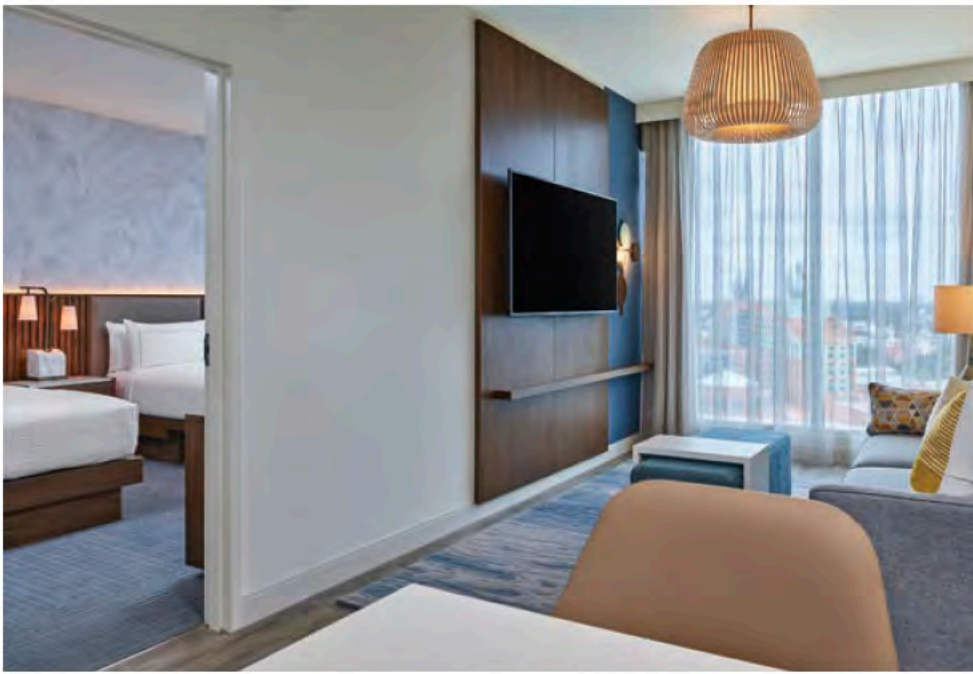

Resort Amenities

- 2,619 luxurious guest rooms
- 22 restaurants and lounges
- The Balinese-inspired Mandara Spa
- 3 fitness centers and daily fitness classes
- 6 sparkling pools, 4 whirlpools and a waterslide
- White sand beach
- Poolside entertainment and daily recreational activities
- Beachside playground
- Jogging trails
- Swan paddle boats
- Arcade / Game room
- Camp Dolphin Kids Club
- Disney's Fantasia Gardens Miniature Golf courses

In-Room Amenities

- All guest rooms are smoke-free
- Westin Heavenly® Beds
- Westin Heavenly® Baths
- Flat Panel TV featuring 30 channels of HD content plus access to streaming apps
- WiFi / high-speed Internet
- In-room refreshment center
- In-room safe
- In-room iron/ironing board, hair dryer, make up mirror
- Complimentary in-room Starbucks® coffee and teas
- Cordless telephone
- In-room recycling program
- Balcony / Family / Disability accessible rooms available

Additional Services

- Concierge
- 3 Disney Planning Centers
- Airline boarding pass kiosks
- ATM machines
- Currency exchange
- 3 full-service business centers
- Guest laundry
- 2 Disney® gift shops
- Unique shopping options
- In-room mobile dining
- Baggage storage
- Express check out
- Valet parking